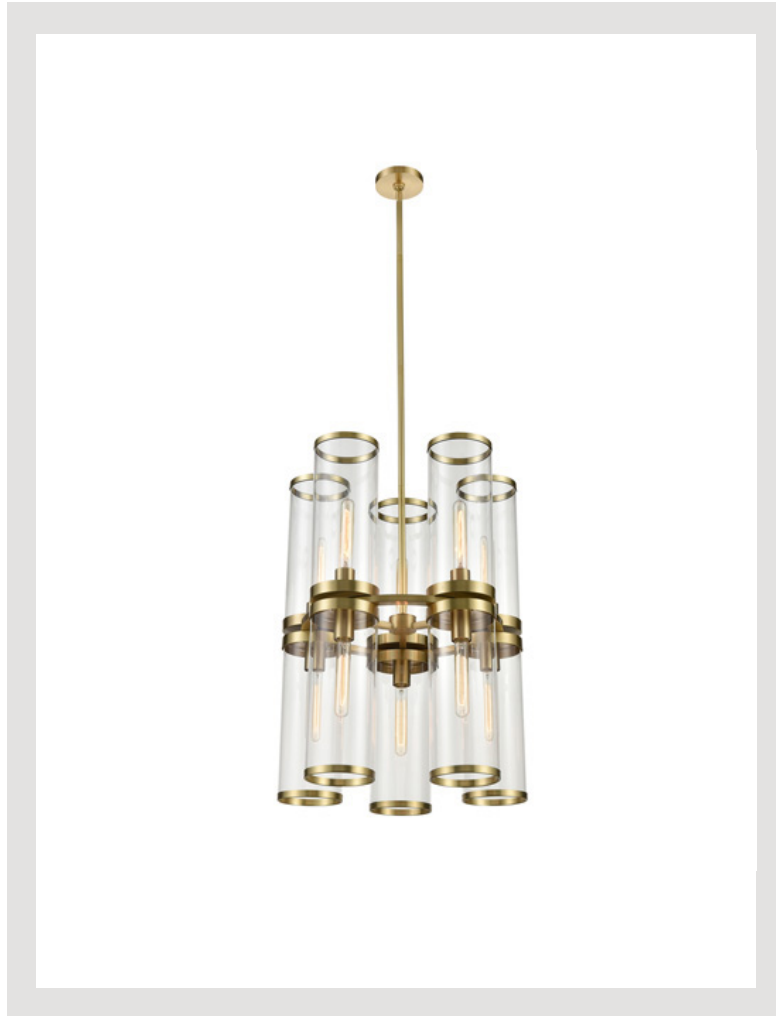

## Revolve II

CH311655NBCG

FIXTURE DIMENSIONS	20.9"D x 28.6"H
HEIGHT FROM CENTER	-
WEIGHT	-
GLASS	Clear Glass
MATERIAL	Steel
CANOPY SIZE	4.8"D x 0.8"H
LAMPING	10 x 60W, E26
VOLTAGE	120V
WIRE / CORD LENGTH	144"  3 x 12" + 1 x 6"
CORD TYPE	-
MINIMUM HANG HEIGHT	47"
INSTALL OPTIONS	-
ADA COMPLIANT	-
CERTIFICATION	UL
UPC	841387003204
PACKAGE SIZE	-
PACKAGE WEIGHT	-